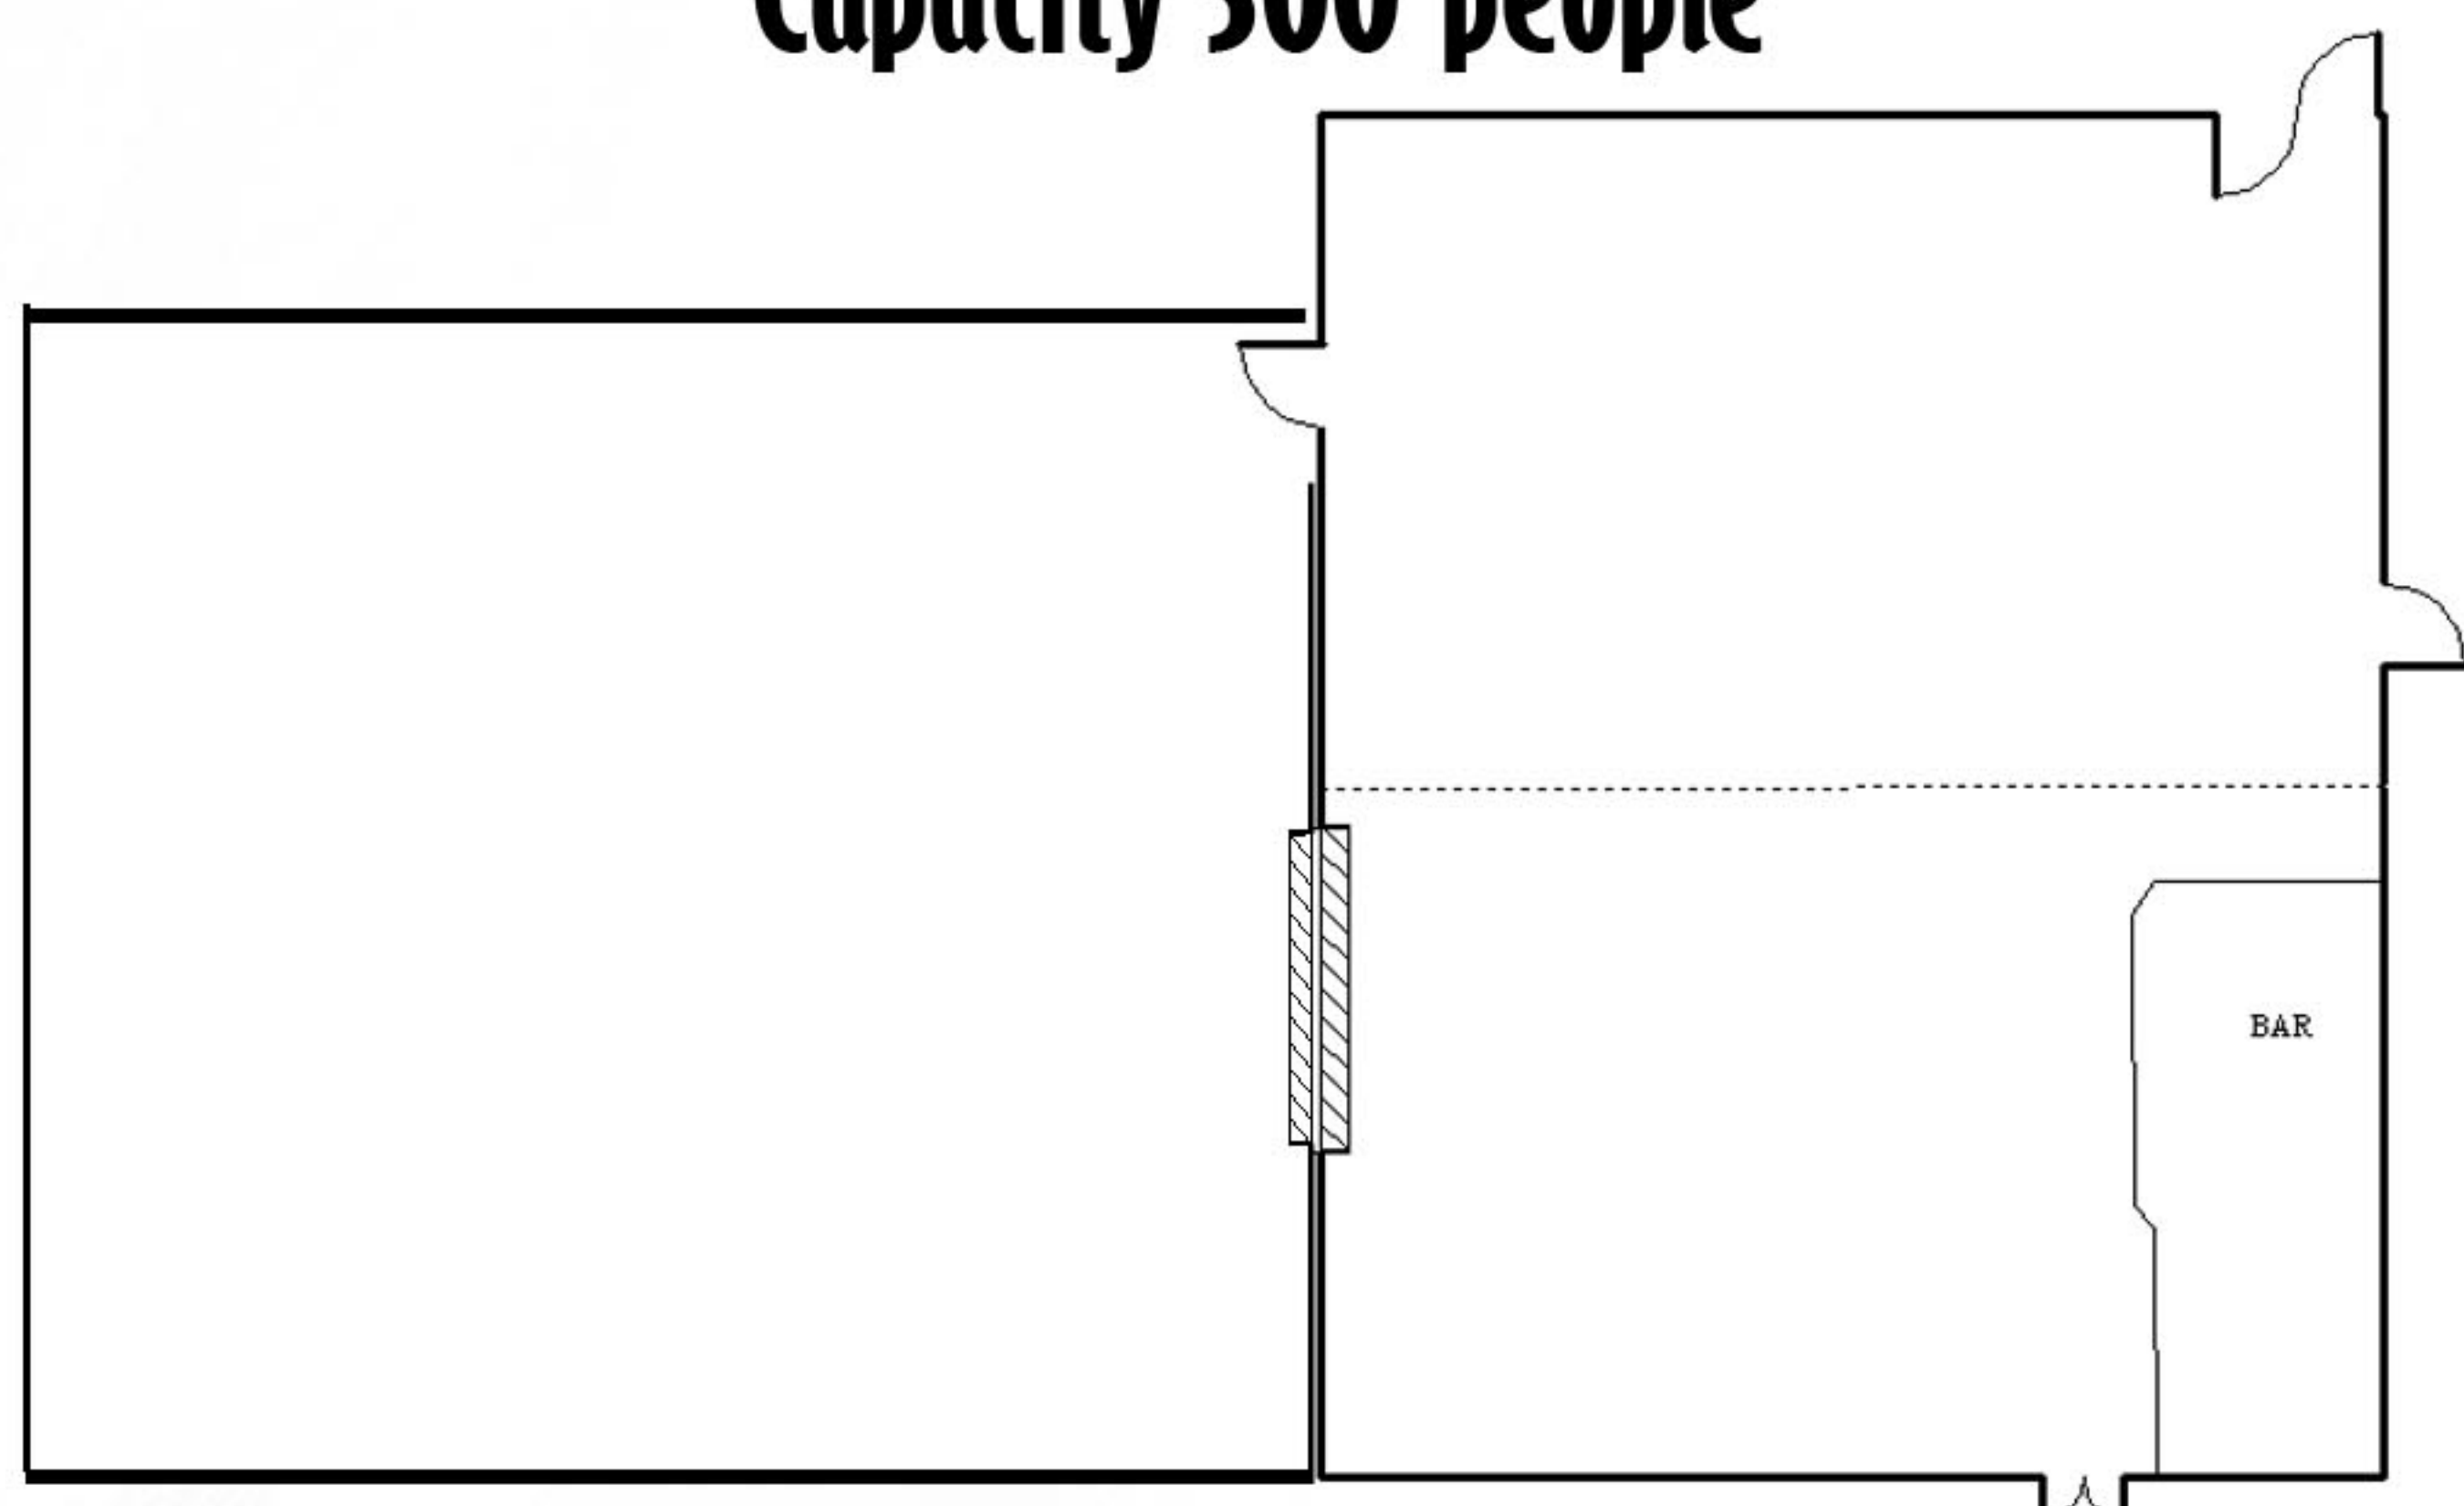

Diamond Mountain Casino & Hotel invites you to bring your group to our new hotel.

Board Room
Capacity 20 people

Diamond Willow Room
Capacity 100 people

Conference Room
Capacity 25 people

Business Suites (2)
Capacity 8 people

Diamond Willow Room with Tent
Capacity 300 people

Enjoy beautiful lodge style rooms with either a King size bed or two Queen size beds, exercise room, indoor pool and spa suites with whirlpool tubs.

Plenty of meeting space for a large group or break into small groups.