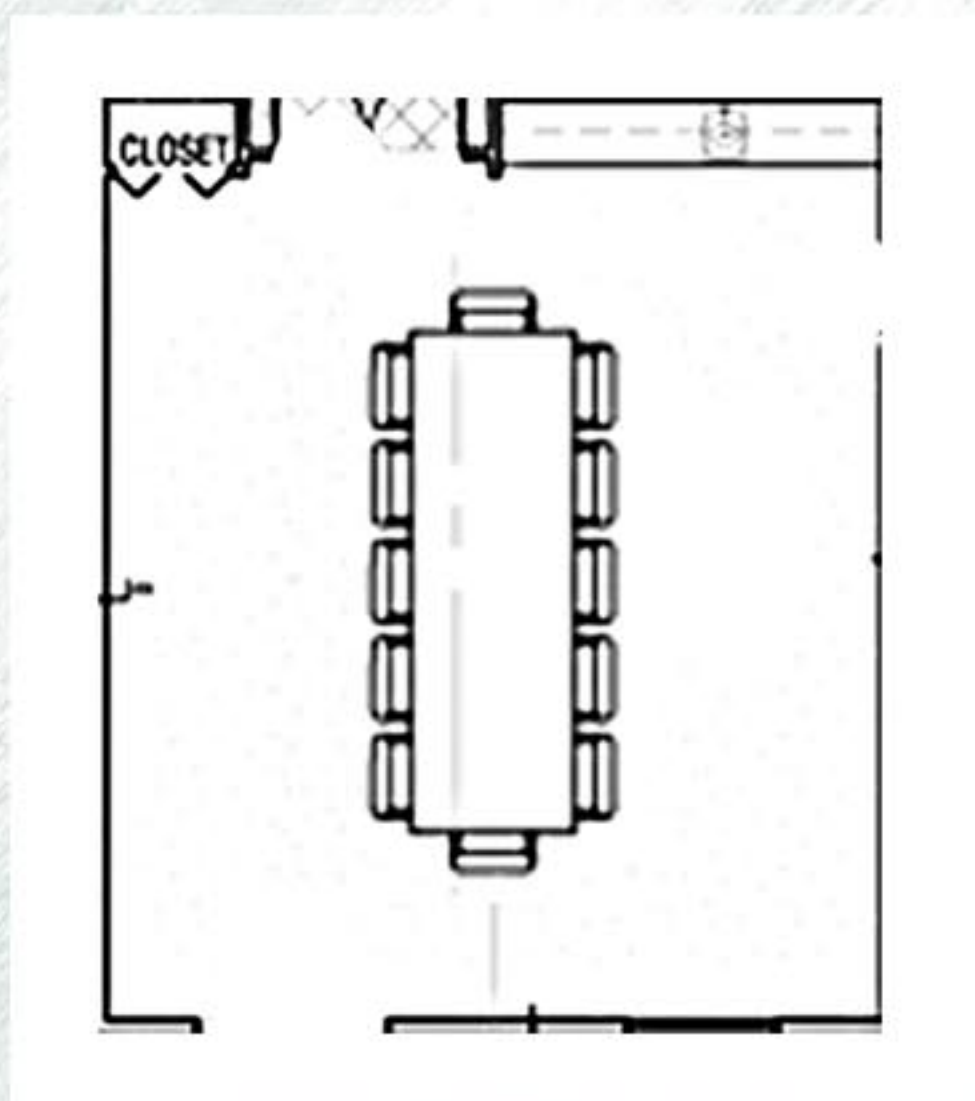

Diamond Mountain Casino & Hotel invites you to bring your group to our new hotel.

Board Room
Capacity 20 people

Diamond Willow Room
Capacity 100 people

Conference Room
Capacity 25 people

Business Suites (2)
Capacity 8 people

Diamond Willow Room with Tent
Capacity 300 people

Enjoy beautiful lodge style rooms with either a King size bed or two Queen size beds, exercise room, indoor pool and spa suites with whirlpool tubs.

Plenty of meeting space for a large group or break into small groups.