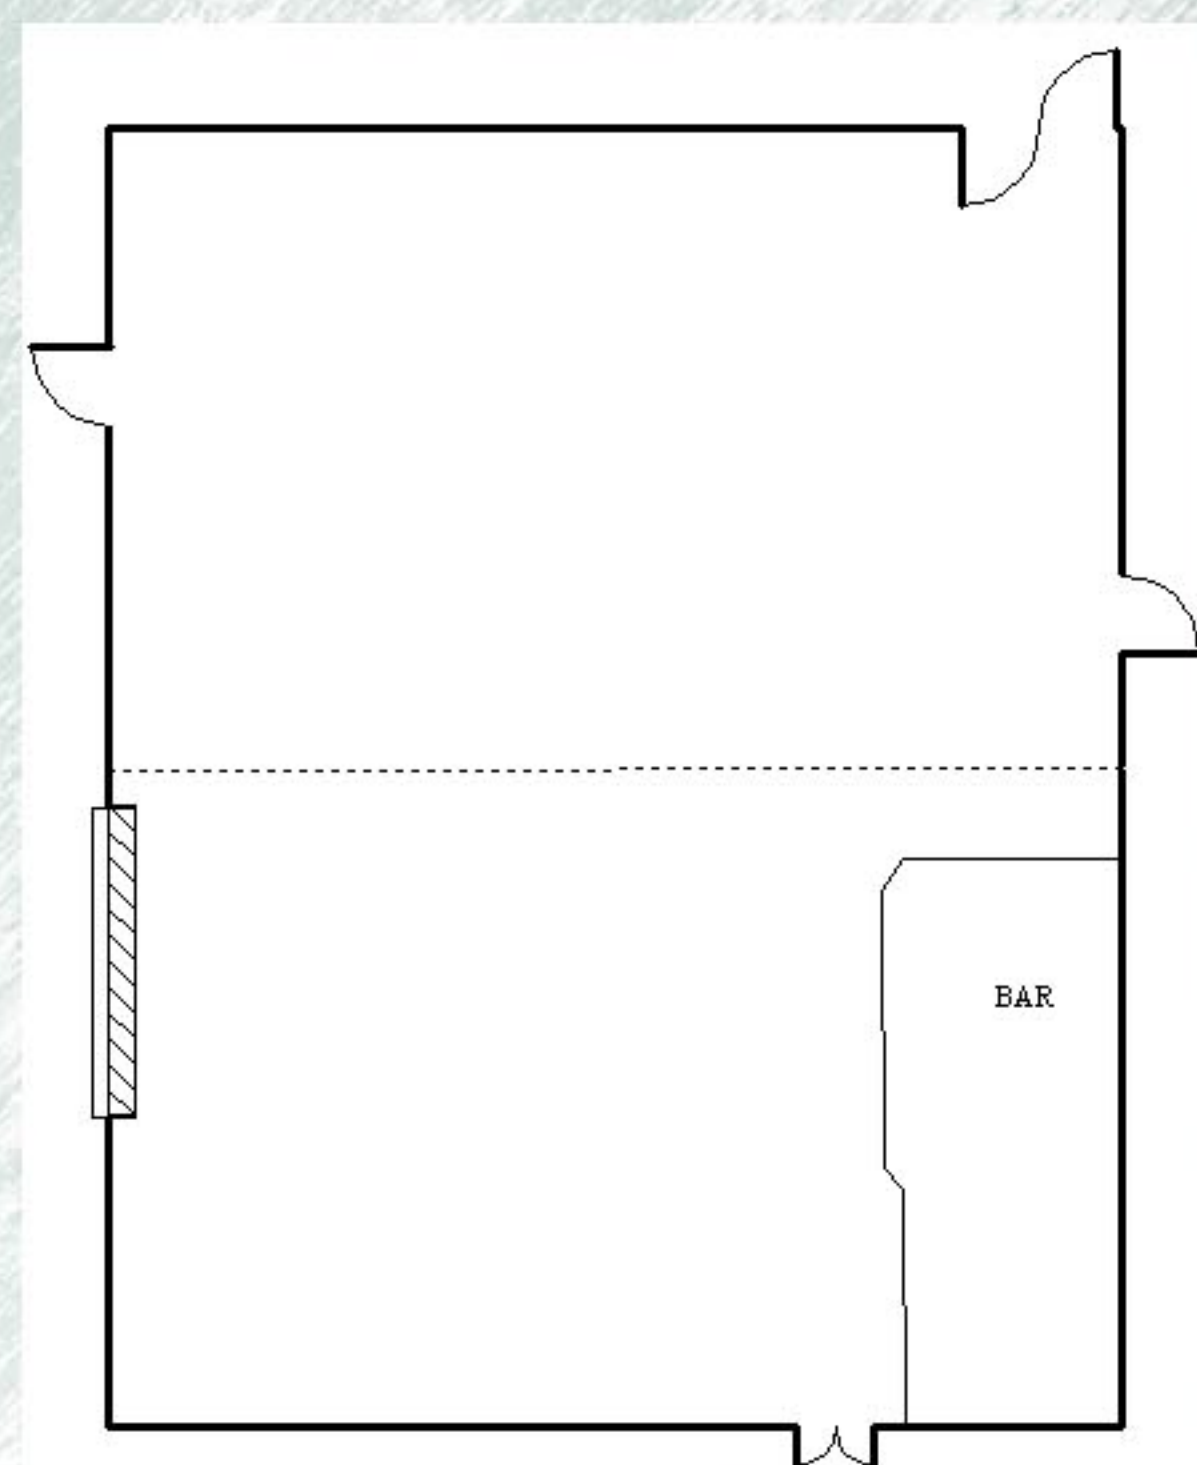

Diamond Mountain Casino & Hotel invites you to bring your group to our new hotel.

Board Room
Capacity 20 people

Diamond Willow Room
Capacity 100 people

Conference Room
Capacity 25 people

Business Suites (2)
Capacity 8 people

Diamond Willow Room with Tent
Capacity 300 people

Enjoy beautiful lodge style rooms with either a King size bed or two Queen size beds, exercise room, indoor pool and spa suites with whirlpool tubs.

Plenty of meeting space for a large group or break into small groups.